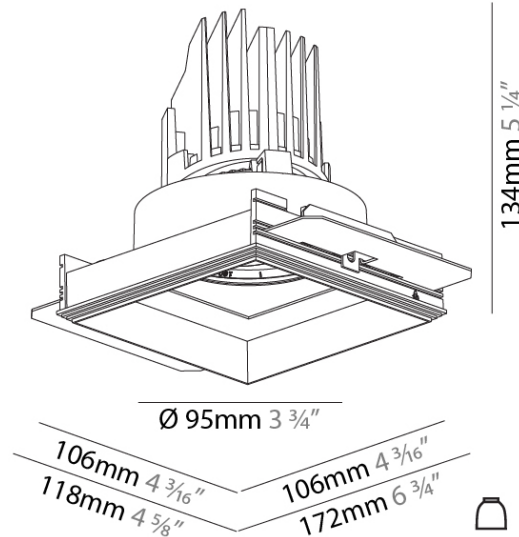

RATINGS AND CERTIFICATIONS

Available for international specifications by adding "INT" at the end of the existing Model #. For assistance on 'custom' specifications, contact zteam@zaneen.com.
In a constant effort to supply the best product, we reserve the right to change specifications or materials without notice. The most recent specification sheets are found at zaneen.com
IP rating: IP20